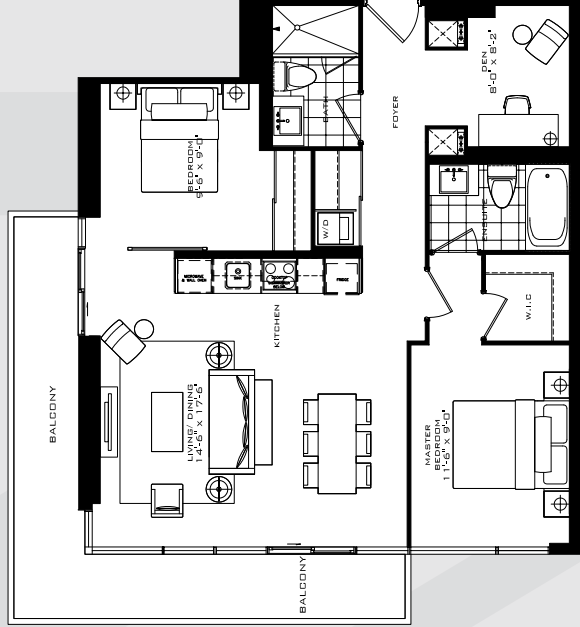

THE CUMBERLAND

2 Bedroom + Den 793 sq.ft.

FLOORS 11:31

FLOOR 9

All dimensions specifications and drawings are approximate. Furniture not included. Actual square footage may vary from stated floor plan. E. & O. E.
Ken Yeung (416) 618 9890 www.thebrittisesidences.com ken.yeung@century21.ca

THE SOMERSET

2 Bedroom + Den 844 sq.ft.

FLOOR 11:31

FLOOR 10

FLOOR 9

All dimensions, specifications and drawings are approximate. Furniture not included. Actual square footage may vary from stated floor plan. L. & O. E.
Ken Yeung (416) 618 9880 www.thebrittiresidences.com ken.yeung@century21.ca

THE RICHMOND

3 Bedroom 797 sq.ft.

FLOORS 11:31

FLOOR 10

FLOOR 9

All dimensions specifications and drawings are approximate. Furniture not included. Actual square footage may vary from stated floor plan. E. & O. E.
Ken Yeung (416) 618 9890 www.thebrittridences.com ken.yeung@century21.ca