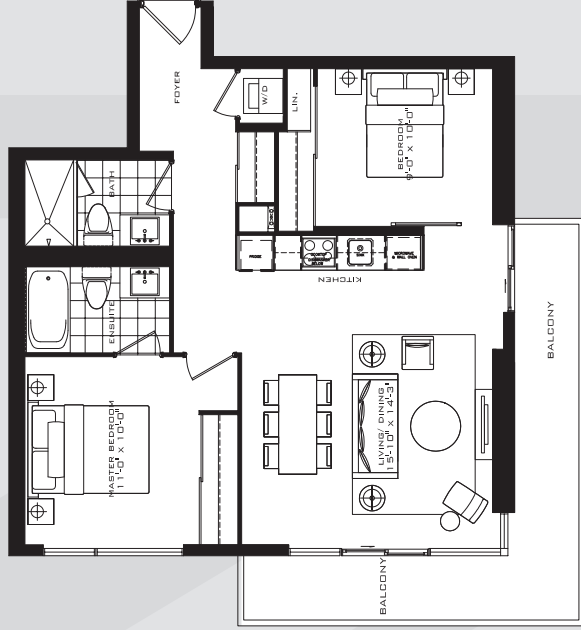

THE HAMPTON

2 Bedroom 775 sq.ft.