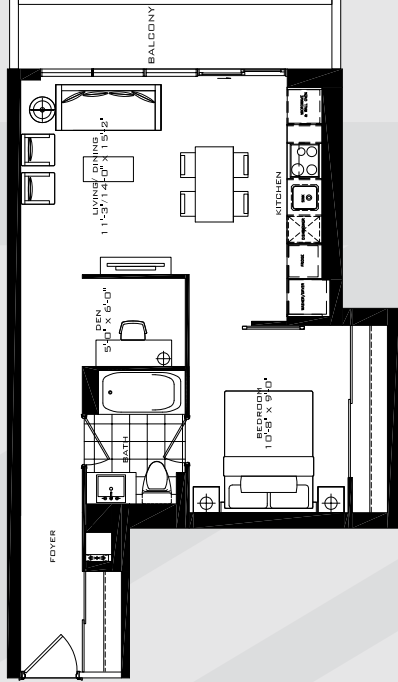

THE CAMDEN

1 Bedroom 497 sq.ft.

FLOORS 11-31

All dimensions, specifications and drawings are approximate. Furniture not included. Actual square footage may vary from stated floor plan. E. & O. E.
Ken Yeung (416) 618 9880 www.thebrittiresidences.com ken.yeung@century21.ca

THE BRIXTON

1 Bedroom 511 sq.ft.

FLOORS 11-31

FLOOR 10

FLOOR 9

All dimensions, specifications and drawings are approximate. Furniture not included. Actual square footage may vary from stated floor plan. E. & O. E.
Ken Yeung (416) 618 9880 www.thebrixtonresidences.com ken.yeung@century21.ca

THE BRENT

1 Bedroom + Den 574 sq.ft.

FLOORS 11-31

All dimensions, specifications and drawings are approximate. Furniture not included. Actual square footage may vary from stated floor plan. E. & O. E.
Ken Yeung (416) 618 9890 www.thebrentresidences.com ken.yeung@century21.ca