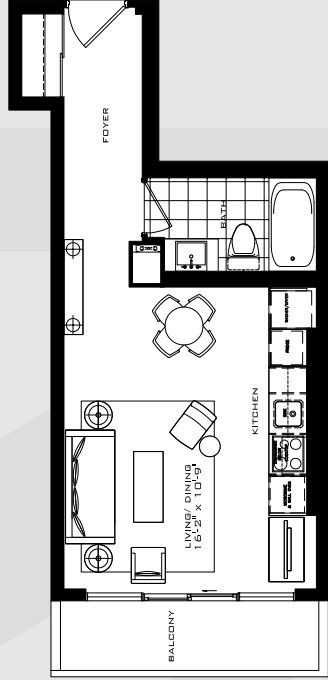

THE SPENCER

Studio 339 sq.ft.

FLOORS 11:31

FLOOR 10

FLOOR 9

All dimensions, specifications and drawings are approximate. Furniture not included. Actual square footage may vary from stated floor plan. L. & O. E.
Ken Yeung (416) 618 9880 www.thebriffresidences.com ken.yeung@century21.ca

THE SOHO

Studio 382 sq.ft.

FLOORS 11:31

FLOOR 10

FLOOR 9

All dimensions, specifications and drawings are approximate. Furniture not included. Actual square footage may vary from stated floor plan. L. & O. E.
Ken Yeung (416) 618 9880 www.thebrittiresidences.com ken.yeung@century21.ca

THE TATE

Studio 396 sq.ft.

FLOORS 11-31

FLOOR 10

All dimensions, specifications and drawings are approximate. Furniture not included. Actual square footage may vary from stated floor plan. L. & O. E.
Ken Yeung (416) 618 9880 www.thebrittiresidences.com ken.yeung@century21.ca

THE THAMES

Studio Plus 415 sq.ft.

FLOORS 11:31

FLOOR 10

FLOOR 9

All dimensions, specifications and drawings are approximate. Furniture not included. Actual square footage may vary from stated floor plan. E. & O. E.
Ken Yeung (416) 618 9890 www.thebrittiresidences.com ken.yeung@century21.ca