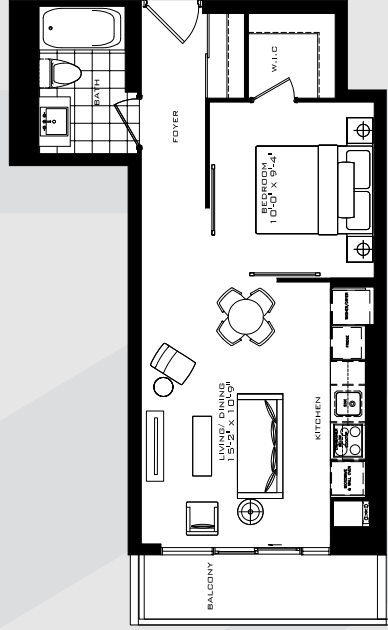

THE PUTNEY

1 Bedroom 493 sq.ft.

FLOORS 11-31

FLOOR 10

FLOOR 9

All dimensions, specifications and drawings are approximate. Furniture not included. Actual square footage may vary from stated floor plan. L. & O. E.
Ken Yeung (416) 618 9890 www.thebriffresidences.com ken.yeung@century21.ca

THE BYRON A

1 Bedroom 493 sq.ft.

FLOORS 11-31

FLOOR 10

FLOOR 9

All dimensions, specifications and drawings are approximate. Furniture not included. Actual square footage may vary from stated floor plan. E. & O. E.
Ken Yeung (416) 618 9890 www.thebtrresidences.com ken.yeung@century21.ca

THE BYRON B

1 Bedroom 493 sq.ft.

FLOORS 11-31

FLOOR 10

FLOOR 9

All dimensions, specifications and drawings are approximate. Furniture not included. Actual square footage may vary from stated floor plan. L. & O. E.
Ken Yeung (416) 618 9890 www.thebriffresidences.com ken.yeung@century21.ca