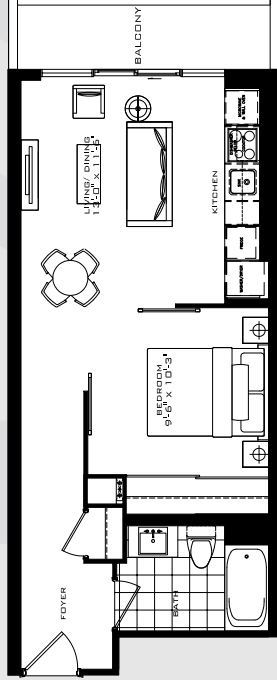

THE THAMES

Studio Plus 415 sq.ft.

FLOORS 11:31

FLOOR 10

FLOOR 9

All dimensions, specifications and drawings are approximate. Furniture not included. Actual square footage may vary from stated floor plan. E. & O. E.
Ken Yeung (416) 618 9890 www.thebrittiresidences.com ken.yeung@century21.ca

THE ROYAL OAK

1 Bedroom 454 sq.ft.

FLOORS 11-31

All dimensions, specifications and drawings are approximate. Furniture not included. Actual square footage may vary from stated floor plan. L. & O. E.
Ken Yeung (416) 618 9890 www.thebrittidences.com ken.yeung@century21.ca

THE PUTNEY

1 Bedroom 493 sq.ft.

FLOORS 11-31

FLOOR 10

FLOOR 9

All dimensions, specifications and drawings are approximate. Furniture not included. Actual square footage may vary from stated floor plan. L. & O. E.
Ken Yeung (416) 618 9890 www.thebriffresidences.com ken.yeung@century21.ca

THE BYRON A

1 Bedroom 493 sq.ft.

FLOORS 11-31

FLOOR 10

FLOOR 9

All dimensions, specifications and drawings are approximate. Furniture not included. Actual square footage may vary from stated floor plan. E. & O. E.
Ken Yeung (416) 618 9890 www.thebtrresidences.com ken.yeung@century21.ca