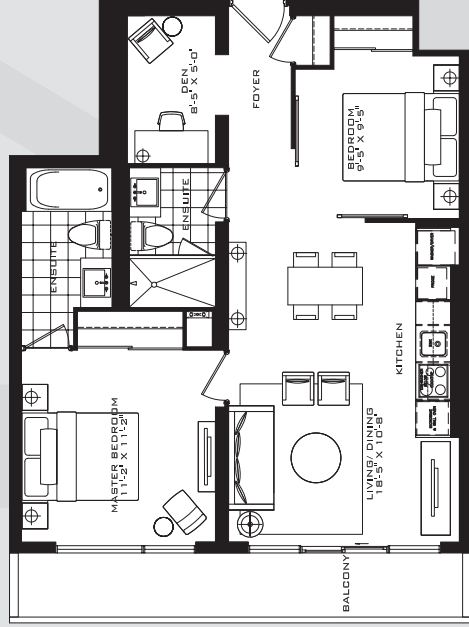

THE BRENT

1 Bedroom + Den 574 sq.ft.

FLOORS 11-31

All dimensions, specifications and drawings are approximate. Furniture not included. Actual square footage may vary from stated floor plan. E. & O. E.
Ken Yeung (416) 618 9890 www.thebrentresidences.com ken.yeung@century21.ca

THE LANCASTER

2 Bedroom 713 sq.ft.

FLOORS 11-31

All dimensions, specifications and drawings are approximate. Furniture not included. Actual square footage may vary from stated floor plan. E. & O. E.
Ken Yeung (416) 618 9880 www.thebrittiresidences.com ken.yeung@century21.ca

THE HAMPTON

2 Bedroom 775 sq.ft.

FLOORS 11:31

FLOOR 10

FLOOR 9

All dimensions, specifications and drawings are approximate. Furniture not included. Actual square footage may vary from stated floor plan. E. & O. E.
Ken Yeung (416) 618 9880 www.thebrittiresidences.com ken.yeung@century21.ca

THE CHELSEA

2 Bedroom + Den 750 sq.ft.

FLOORS 11-31

All dimensions, specifications and drawings are approximate. Furniture not included. Actual square footage may vary from stated floor plan. E. & O. E.
Ken Yeung (416) 618 9890 www.thebriffresidences.com ken.yeung@century21.ca