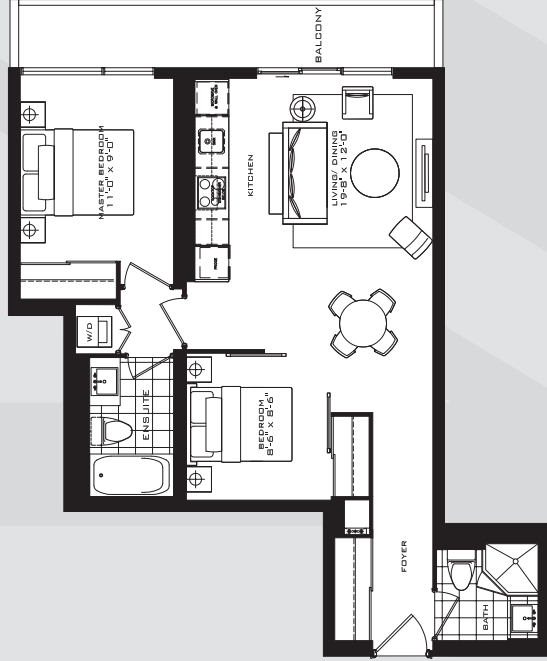

THE BRIXTON

1 Bedroom 511 sq.ft.

FLOORS 11-31

FLOOR 10

FLOOR 9

All dimensions, specifications and drawings are approximate. Furniture not included. Actual square footage may vary from stated floor plan. E. & O. E.
Ken Yeung (416) 618 9880 www.thebrixtonresidences.com ken.yeung@century21.ca

THE BRENT

1 Bedroom + Den 574 sq.ft.

FLOORS 11-31

All dimensions, specifications and drawings are approximate. Furniture not included. Actual square footage may vary from stated floor plan. E. & O. E.
Ken Yeung (416) 618 9890 www.thebrentresidences.com ken.yeung@century21.ca

THE LANCASTER

2 Bedroom 713 sq.ft.

FLOORS 11-31

All dimensions, specifications and drawings are approximate. Furniture not included. Actual square footage may vary from stated floor plan. E. & O. E.
Ken Yeung (416) 618 9880 www.thebrittiresidences.com ken.yeung@century21.ca