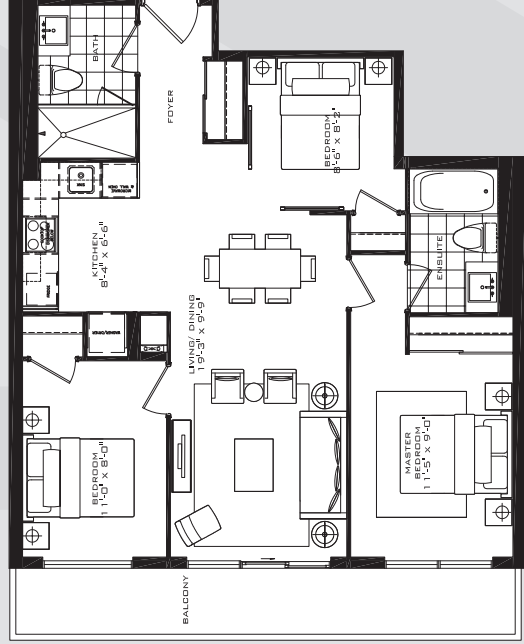

THE CUMBERLAND

2 Bedroom + Den 793 sq.ft.

FLOORS 11:31

FLOOR 9

All dimensions specifications and drawings are approximate. Furniture not included. Actual square footage may vary from stated floor plan. E. & O. E.
Ken Yeung (416) 618 9890 www.thebrittisesidences.com ken.yeung@century21.ca

THE SOMERSET

2 Bedroom + Den 844 sq.ft.

FLOOR 11:31

FLOOR 10

FLOOR 9

All dimensions, specifications and drawings are approximate. Furniture not included. Actual square footage may vary from stated floor plan. L. & O. E.
Ken Yeung (416) 618 9880 www.thebrittiresidences.com ken.yeung@century21.ca

THE RICHMOND

3 Bedroom 797 sq.ft.

FLOORS 11:31

FLOOR 10

FLOOR 9

All dimensions specifications and drawings are approximate. Furniture not included. Actual square footage may vary from stated floor plan. E. & O. E.
Ken Yeung (416) 618 9890 www.thebrittridences.com ken.yeung@century21.ca