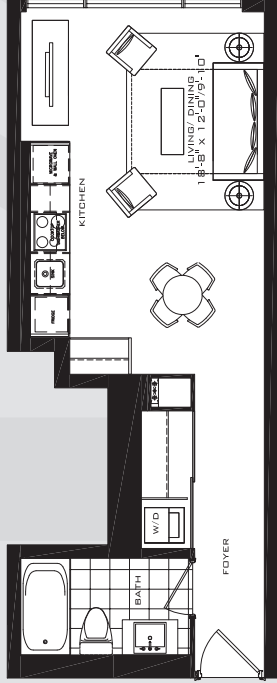

THE SPENCER

Studio 339 sq.ft.

FLOORS 11:31

FLOOR 10

FLOOR 9

All dimensions, specifications and drawings are approximate. Furniture not included. Actual square footage may vary from stated floor plan. L. & O. E.
Ken Yeung (416) 618 9880 www.thebriffresidences.com ken.yeung@century21.ca

THE SOHO

Studio 382 sq.ft.

FLOORS 11:31

FLOOR 10

FLOOR 9

All dimensions, specifications and drawings are approximate. Furniture not included. Actual square footage may vary from stated floor plan. L. & O. E.
Ken Yeung (416) 618 9880 www.thebrittiresidences.com ken.yeung@century21.ca

THE TATE

Studio 396 sq.ft.

FLOORS 11-31

FLOOR 10

All dimensions, specifications and drawings are approximate. Furniture not included. Actual square footage may vary from stated floor plan. L. & O. E.
Ken Yeung (416) 618 9880 www.thebrittiresidences.com ken.yeung@century21.ca

THE THAMES

Studio Plus 415 sq.ft.

FLOORS 11:31

FLOOR 10

FLOOR 9

All dimensions, specifications and drawings are approximate. Furniture not included. Actual square footage may vary from stated floor plan. E. & O. E.
Ken Yeung (416) 618 9890 www.thebrittiresidences.com ken.yeung@century21.ca