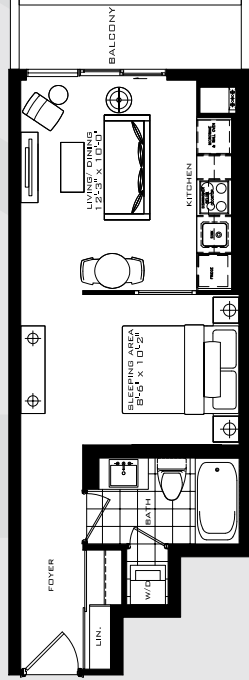

THE SOHO

Studio 382 sq.ft.

FLOORS 11:31

FLOOR 10

FLOOR 9

All dimensions, specifications and drawings are approximate. Furniture not included. Actual square footage may vary from stated floor plan. L. & O. E.
Ken Yeung (416) 618 9880 www.thebrittiresidences.com ken.yeung@century21.ca

THE TATE

Studio 396 sq.ft.

FLOORS 11-31

FLOOR 10

All dimensions, specifications and drawings are approximate. Furniture not included. Actual square footage may vary from stated floor plan. L. & O. E.
Ken Yeung (416) 618 9880 www.thebrittiresidences.com ken.yeung@century21.ca

THE THAMES

Studio Plus 415 sq.ft.

FLOORS 11:31

FLOOR 10

FLOOR 9

All dimensions, specifications and drawings are approximate. Furniture not included. Actual square footage may vary from stated floor plan. E. & O. E.
Ken Yeung (416) 618 9890 www.thebrittiresidences.com ken.yeung@century21.ca

THE ROYAL OAK

1 Bedroom 454 sq.ft.

FLOORS 11-31

All dimensions, specifications and drawings are approximate. Furniture not included. Actual square footage may vary from stated floor plan. L. & O. E.
Ken Yeung (416) 618 9890 www.thebrittidences.com ken.yeung@century21.ca