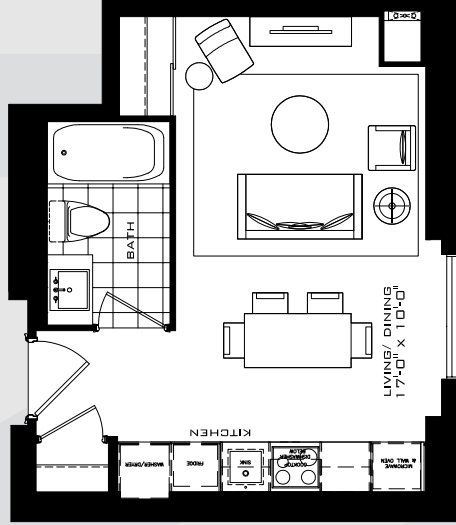

THE SPENCER

Studio 339 sq.ft.

FLOORS 11:31

FLOOR 10

FLOOR 9

All dimensions, specifications and drawings are approximate. Furniture not included. Actual square footage may vary from stated floor plan. L. & O. E.
Ken Yeung (416) 618 9880 www.thebriffresidences.com ken.yeung@century21.ca

THE SOHO

Studio 382 sq.ft.

FLOORS 11:31

FLOOR 10

FLOOR 9

All dimensions, specifications and drawings are approximate. Furniture not included. Actual square footage may vary from stated floor plan. L. & O. E.
Ken Yeung (416) 618 9880 www.thebrittiresidences.com ken.yeung@century21.ca

THE TATE

Studio 396 sq.ft.

FLOORS 11-31

FLOOR 10

All dimensions, specifications and drawings are approximate. Furniture not included. Actual square footage may vary from stated floor plan. L. & O. E.
Ken Yeung (416) 618 9880 www.thebrittiresidences.com ken.yeung@century21.ca