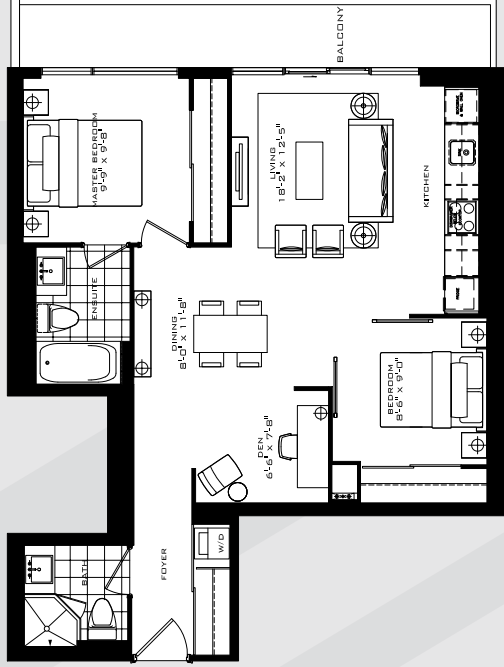

THE CHELSEA

2 Bedroom + Den 750 sq.ft.

FLOORS 11-31

All dimensions, specifications and drawings are approximate. Furniture not included. Actual square footage may vary from stated floor plan. E. & O. E.
Ken Yeung (416) 618 9890 www.thebriffresidences.com ken.yeung@century21.ca

THE VICTORIA

2 Bedroom + Den 783 sq.ft.

FLOORS 11-31

All dimensions, specifications and drawings are approximate. Furniture not included. Actual square footage may vary from stated floor plan. L. & O. E.
Ken Yeung (416) 618 9890 www.thebrittiresidences.com ken.yeung@century21.ca