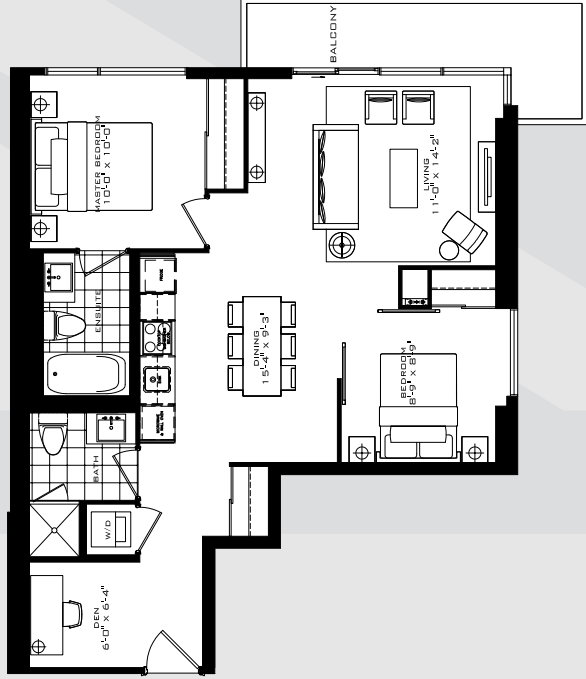

THE CHELSEA

2 Bedroom + Den 750 sq.ft.

FLOORS 11-31

All dimensions, specifications and drawings are approximate. Furniture not included. Actual square footage may vary from stated floor plan. E. & O. E.
Ken Yeung (416) 618 9890 www.thebriffresidences.com ken.yeung@century21.ca

THE VICTORIA

2 Bedroom + Den 783 sq.ft.

FLOORS 11-31

All dimensions, specifications and drawings are approximate. Furniture not included. Actual square footage may vary from stated floor plan. L. & O. E.
Ken Yeung (416) 618 9890 www.thebrittiresidences.com ken.yeung@century21.ca

THE CUMBERLAND

2 Bedroom + Den 793 sq.ft.

FLOORS 11:31

FLOOR 9

All dimensions specifications and drawings are approximate. Furniture not included. Actual square footage may vary from stated floor plan. E. & O. E.
Ken Yeung (416) 618 9890 www.thebrittisesidences.com ken.yeung@century21.ca

THE SOMERSET

2 Bedroom + Den 844 sq.ft.

FLOOR 11:31

FLOOR 10

FLOOR 9

All dimensions, specifications and drawings are approximate. Furniture not included. Actual square footage may vary from stated floor plan. L. & O. E.
Ken Yeung (416) 618 9880 www.thebrittiresidences.com ken.yeung@century21.ca