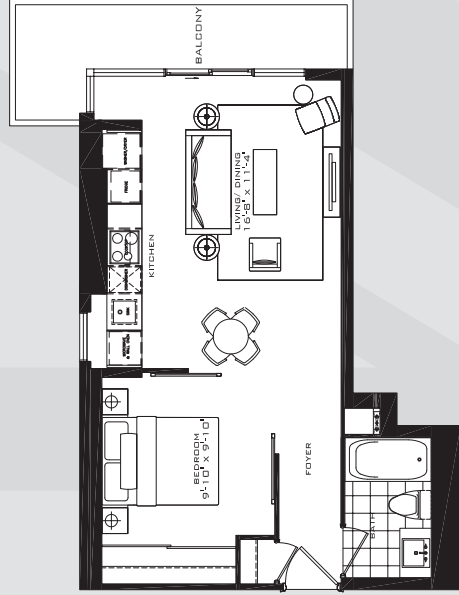

THE BYRON B

1 Bedroom 493 sq.ft.

FLOORS 11-31

FLOOR 10

FLOOR 9

All dimensions, specifications and drawings are approximate. Furniture not included. Actual square footage may vary from stated floor plan. L. & O. E.
Ken Yeung (416) 618 9890 www.thebriffresidences.com ken.yeung@century21.ca

THE CAMDEN

1 Bedroom 497 sq.ft.

FLOORS 11-31

All dimensions, specifications and drawings are approximate. Furniture not included. Actual square footage may vary from stated floor plan. E. & O. E.
Ken Yeung (416) 618 9880 www.thebrittiresidences.com ken.yeung@century21.ca

THE BRIXTON

1 Bedroom 511 sq.ft.

FLOORS 11-31

FLOOR 10

FLOOR 9

All dimensions, specifications and drawings are approximate. Furniture not included. Actual square footage may vary from stated floor plan. E. & O. E.
Ken Yeung (416) 618 9880 www.thebrixtonresidences.com ken.yeung@century21.ca

THE BRENT

1 Bedroom + Den 574 sq.ft.

FLOORS 11-31

All dimensions, specifications and drawings are approximate. Furniture not included. Actual square footage may vary from stated floor plan. E. & O. E.
Ken Yeung (416) 618 9890 www.thebrentresidences.com ken.yeung@century21.ca