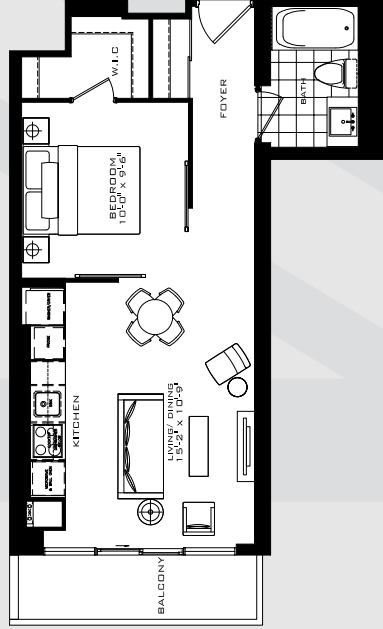

THE ROYAL OAK

1 Bedroom 454 sq.ft.

FLOORS 11-31

All dimensions, specifications and drawings are approximate. Furniture not included. Actual square footage may vary from stated floor plan. L. & O. E.
Ken Yeung (416) 618 9890 www.thebrittidences.com ken.yeung@century21.ca

THE PUTNEY

1 Bedroom 493 sq.ft.

FLOORS 11-31

FLOOR 10

FLOOR 9

All dimensions, specifications and drawings are approximate. Furniture not included. Actual square footage may vary from stated floor plan. L. & O. E.
Ken Yeung (416) 618 9890 www.thebriffresidences.com ken.yeung@century21.ca

THE BYRON A

1 Bedroom 493 sq.ft.

FLOORS 11-31

FLOOR 10

FLOOR 9

All dimensions, specifications and drawings are approximate. Furniture not included. Actual square footage may vary from stated floor plan. E. & O. E.
Ken Yeung (416) 618 9890 www.thebtrresidences.com ken.yeung@century21.ca

THE BYRON B

1 Bedroom 493 sq.ft.

FLOORS 11-31

FLOOR 10

FLOOR 9

All dimensions, specifications and drawings are approximate. Furniture not included. Actual square footage may vary from stated floor plan. L. & O. E.
Ken Yeung (416) 618 9890 www.thebriffresidences.com ken.yeung@century21.ca